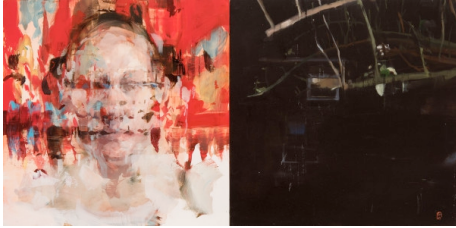

HOLLIS TAGGART

Art Wynwood 2016

Alex Kanevsky (b. 1963)

J.F.H. and Dark Garden, 2015

Initialed and dated lower right:

"AK / 14" (right panel)

Signed, dated, and titled on

verso: "Alex Kanevsky / 2014 /

J.F.H." (left panel)

Signed, dated, and titled on

verso: "Alex Kanevsky / 2014 /

Dark Garden" (right panel)

Oil on panel

20 x 40 inches (two panels) (50.8 x

101.6 cm)

Alexis Portilla (b. 1965)